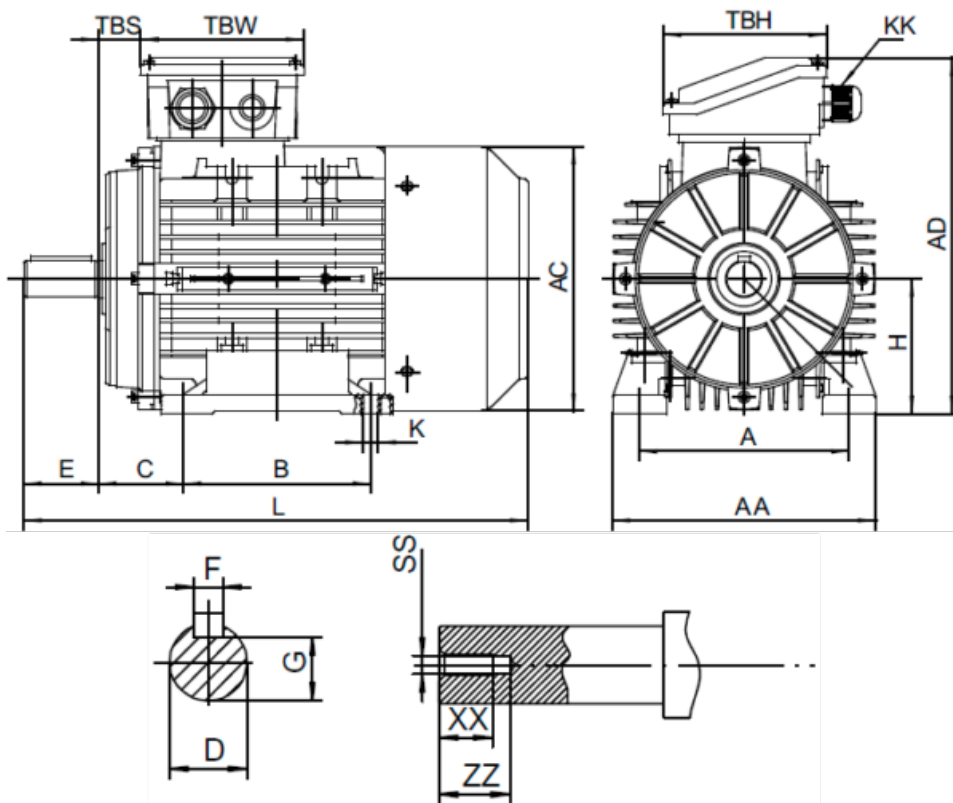

Data Sheet

Article number: 253900150212

Description: Kleedrive T4A 90S-2 1.5kw 2800 rpm
3x230/400V 50 HZ IP55 B3 Eff=86,5%

Measures

A = 140	F = 8	TBW = 109
AA = 176	G = 20	XX = 19
AC = Ø177	H = 90	ZZ = 25
AD = 235	KK = -	
B = 100	L = 313	
C = 56	SS = M8	
D = Ø24	TBH = 109	
E = 50	TBS = 28.5	